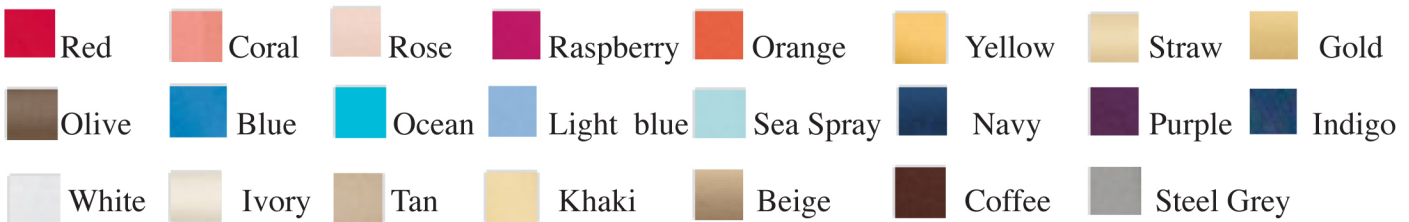

## Custom Bedding

### Sheet Types:

180 Thread Count  
50 Cotton/50 Poly

400 Thread Count  
50 Cotton/50 Poly

300 Thread Count  
100% Cotton

400 Thread Count  
100% Cotton

500 Thread Count  
100% Cotton

### Colors Available:

\*Exact colors may vary base upon availability. Some colors also available in flannel.